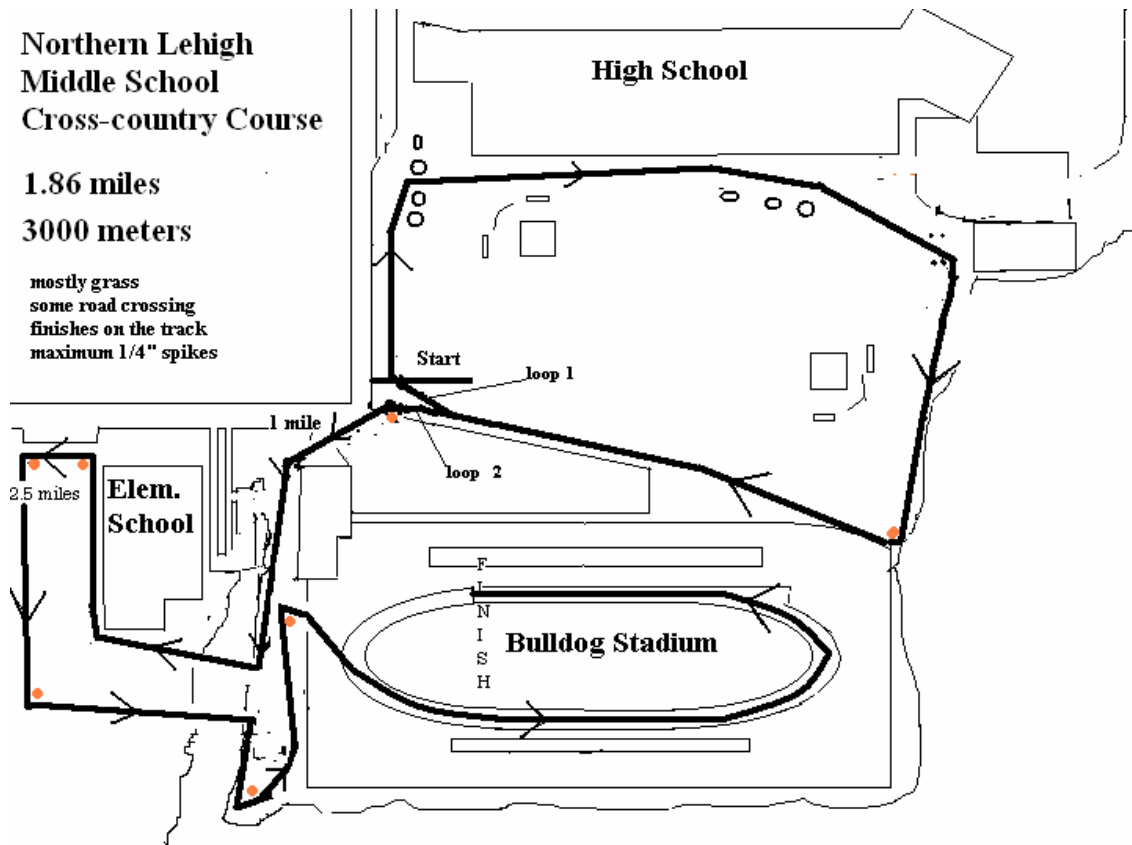

**Northern Lehigh
Middle School
Cross-country Course**

1.86 miles

3000 meters

mostly grass
some road crossing
finishes on the track
maximum 1/4" spikes

Course Directions

1. Start on lower fields.
2. Run lower loop twice.
3. Cross the parking lot, go behind the bus garage, take the first path through the woods.
4. Run upper elementary loop.
5. Enter the 2nd path through the woods, exit the 2nd path from the woods, go around the cone in the corner of field, go around the backstop, take a hard right around the cone, and enter the back gate to the stadium.
6. Enter the gate to the track and complete 1 lap to the finish line.